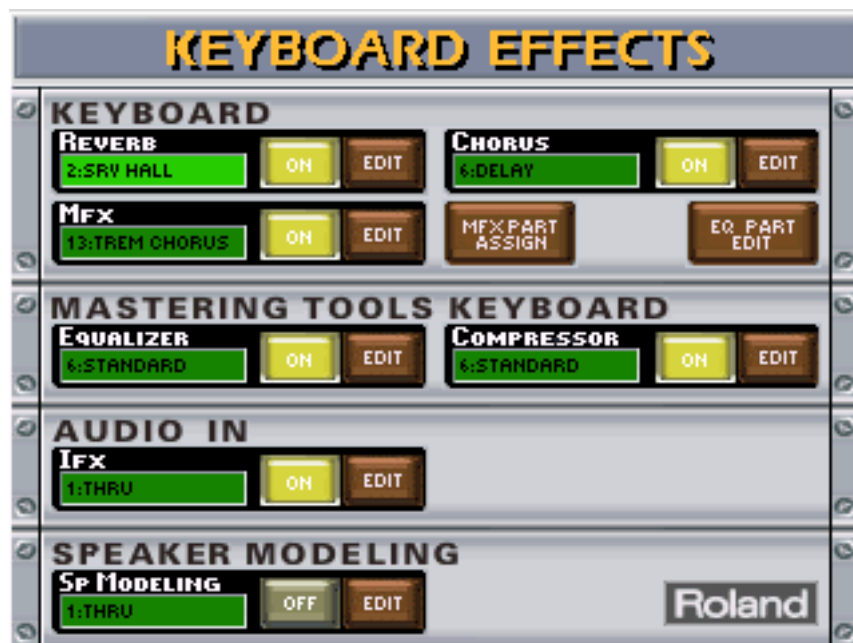

From there I set the focus on the Melody Sounds.

Here we have an Oboe and Strings (Music Assistant MA), a Flute (OTP1), a Flute layered with beautiful Strings (OTP2), a Solo Horn and Strings (OTP3) and Strings with Orchestral Brass (OTP4).

After that I selected the appropriate sounds for the left hand.

Now, the most important parts in creating high quality Registration Data begin:

The Mixing.

The selection and adjustment of nice Effects like Reverb, Chorus, Delay, etc ...