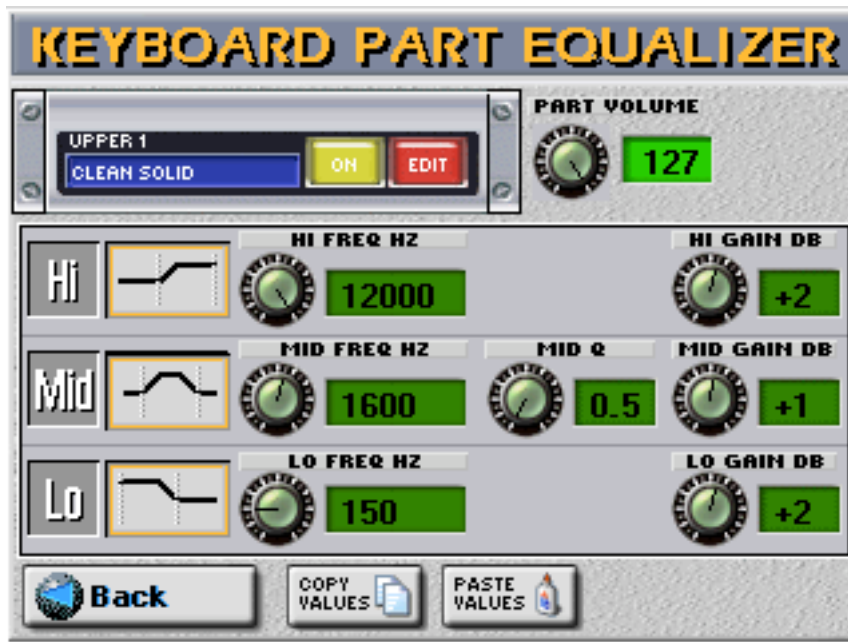

You can hear the result by listening to the mp3 Sound Example.

I hope you enjoy playing with my RTP Styles as much as I do.

Yours sincerely
Ralf Schink