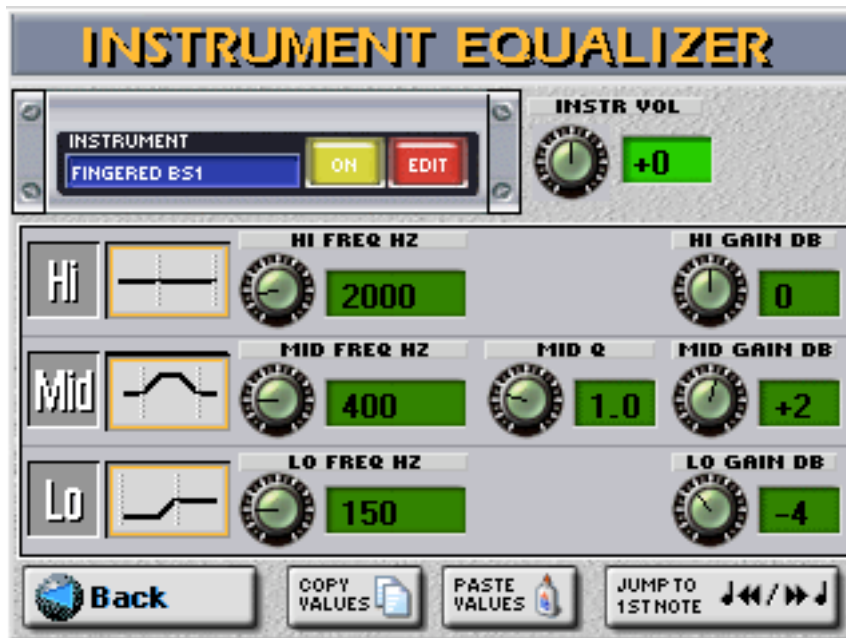

From there I set the focus on the Melody Sounds.

Here we have an Oboe and Strings (Music Assistant MA), a Flute (OTP1), a Flute layered with beautiful Strings (OTP2), a Solo Horn and Strings (OTP3) and Strings with Orchestral Brass (OTP4).

After that I selected the appropriate sounds for the left hand.

Now, the most important parts in creating high quality Registration Data begin: